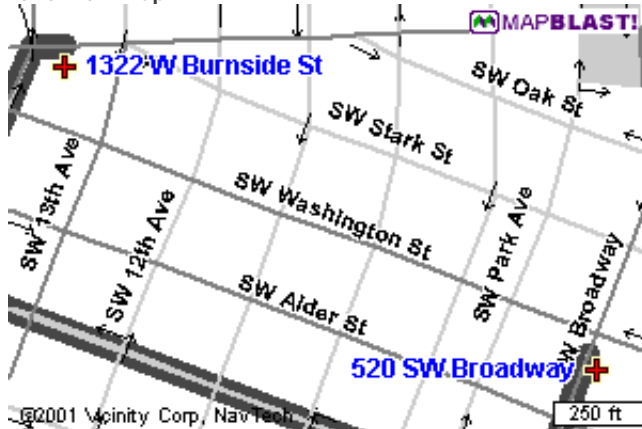

Directions

1. 1 Begin at **520 SW Broadway** on **SW Broadway, SW Broadway St** and go South for 500 feet
2. 2 Turn right on **SW Morrison St** and go West for 0.3 miles
3. 3 Turn right on **SW 14th Ave** and go North for 700 feet
4. 4 Turn right on **W Burnside St** and go East for 90 feet to **1322 W Burnside St**

Elapsed Distance
0.1
0.4
0.6
0.6

These driving directions are provided only as a rough guideline. Please be sure to call ahead to verify the location and directions.

Overview Map