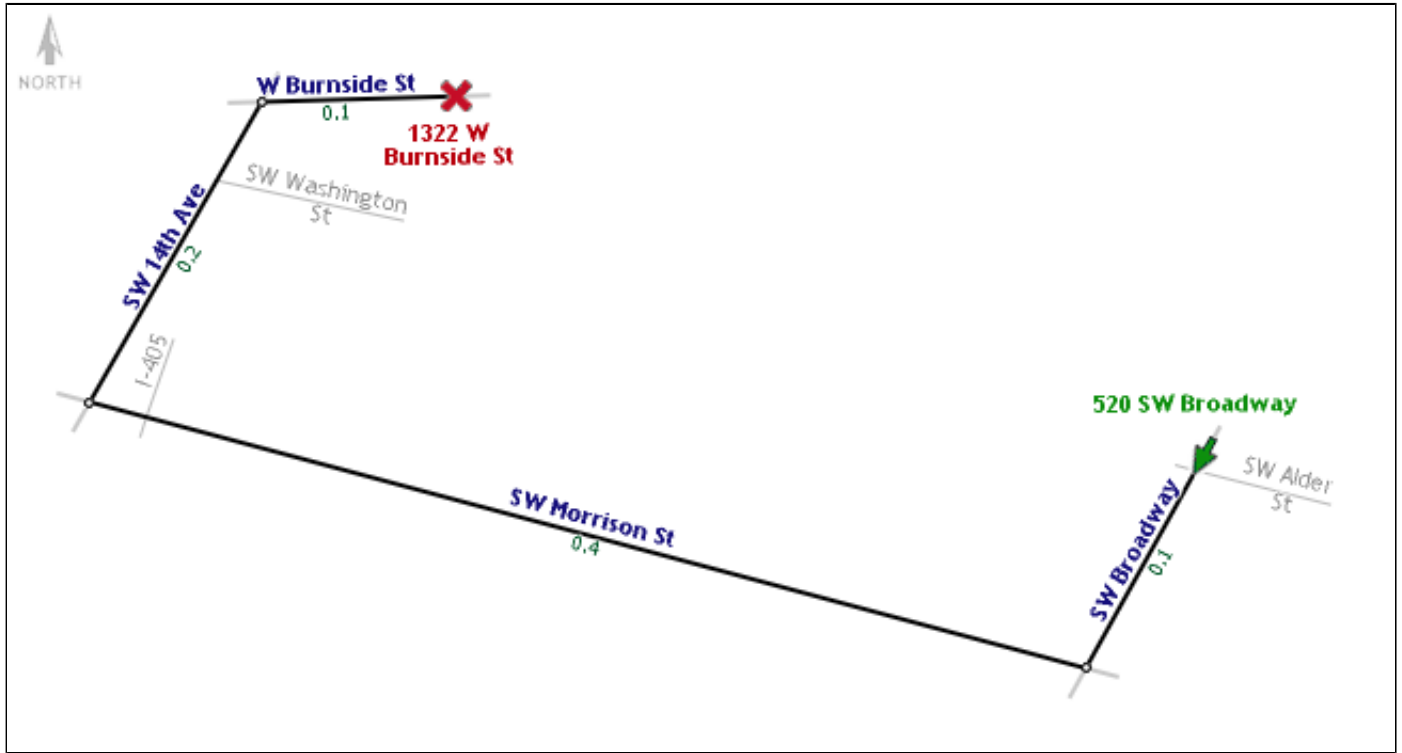

From: 520 SW Broadway
Portland, OR 97205-3424

To: 1322 W Burnside St
Portland, OR 97209-2612

The estimated travel time is 2 minutes for 0.57 miles of travel, total of 4 steps.

Directions

- 1 Begin at **520 SW Broadway** on **SW Broadway, SW Broadway St** and go South for 500 feet
- 2 Turn right on **SW Morrison St** and go West for 0.3 miles
- 3 Turn right on **SW 14th Ave** and go North for 700 feet
- 4 Turn right on **W Burnside St** and go East for 90 feet to **1322 W Burnside St**

Elapsed Distance
0.1
0.4
0.6
0.6

These driving directions are provided only as a rough guideline. Please be sure to call ahead to verify the location and directions.

Overview Map

Destination Map