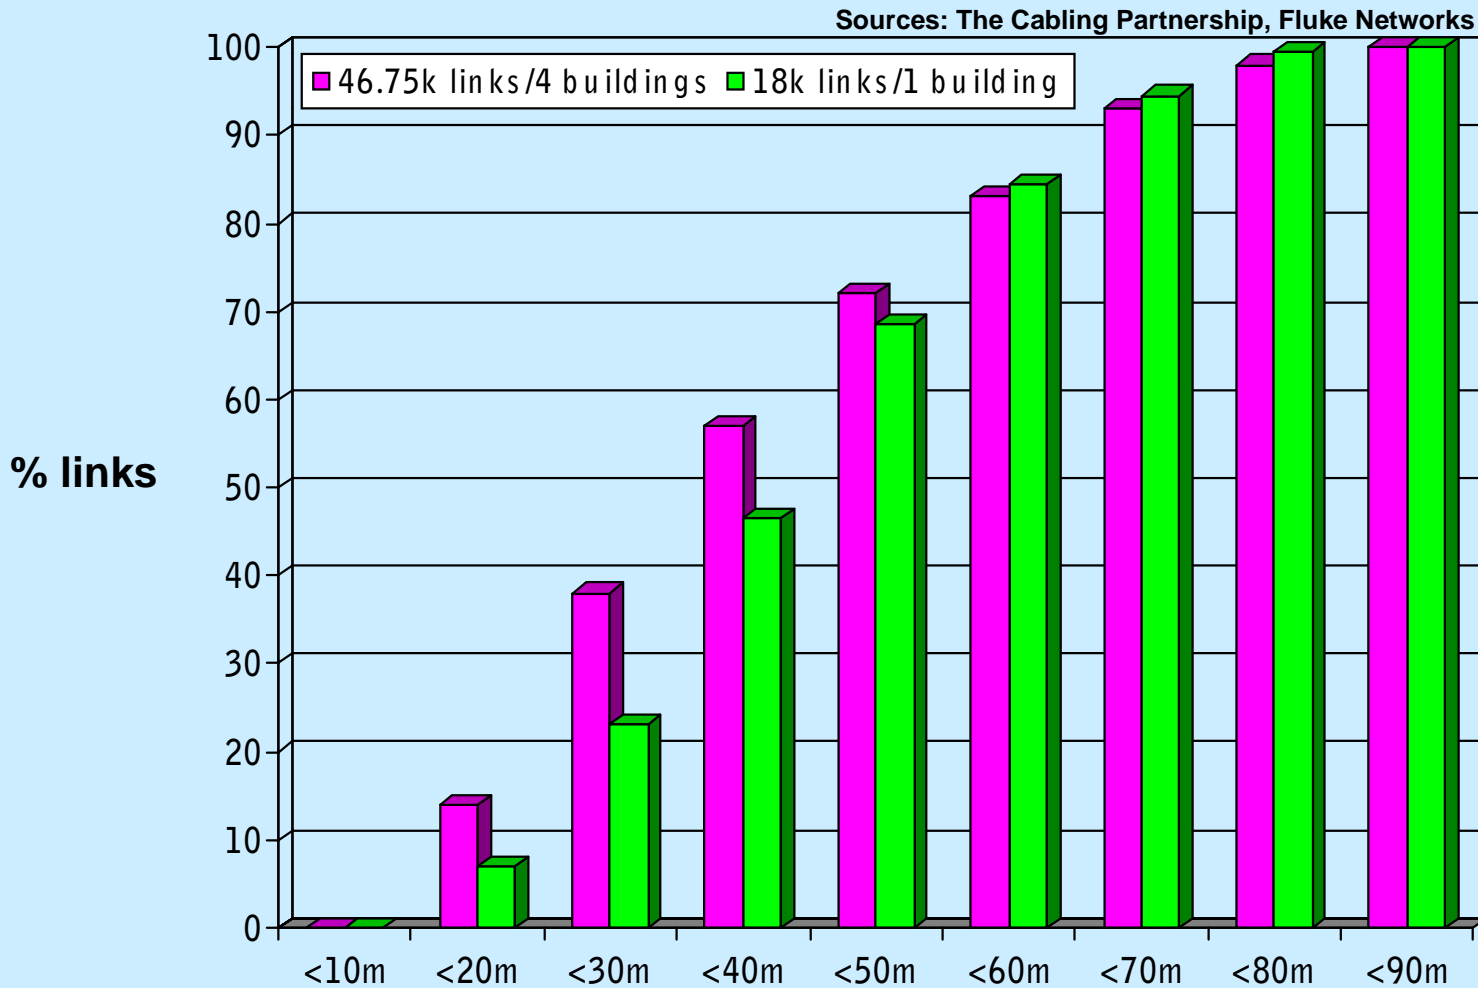

Installed Horizontal Cabling Length Distribution

July 2003

Alan Flatman

**Principal Consultant
LAN Technologies UK**

a_flatman@compuserve.com

Commercial Office Buildings

Commercial Office Buildings

Medium Sized Data Centres