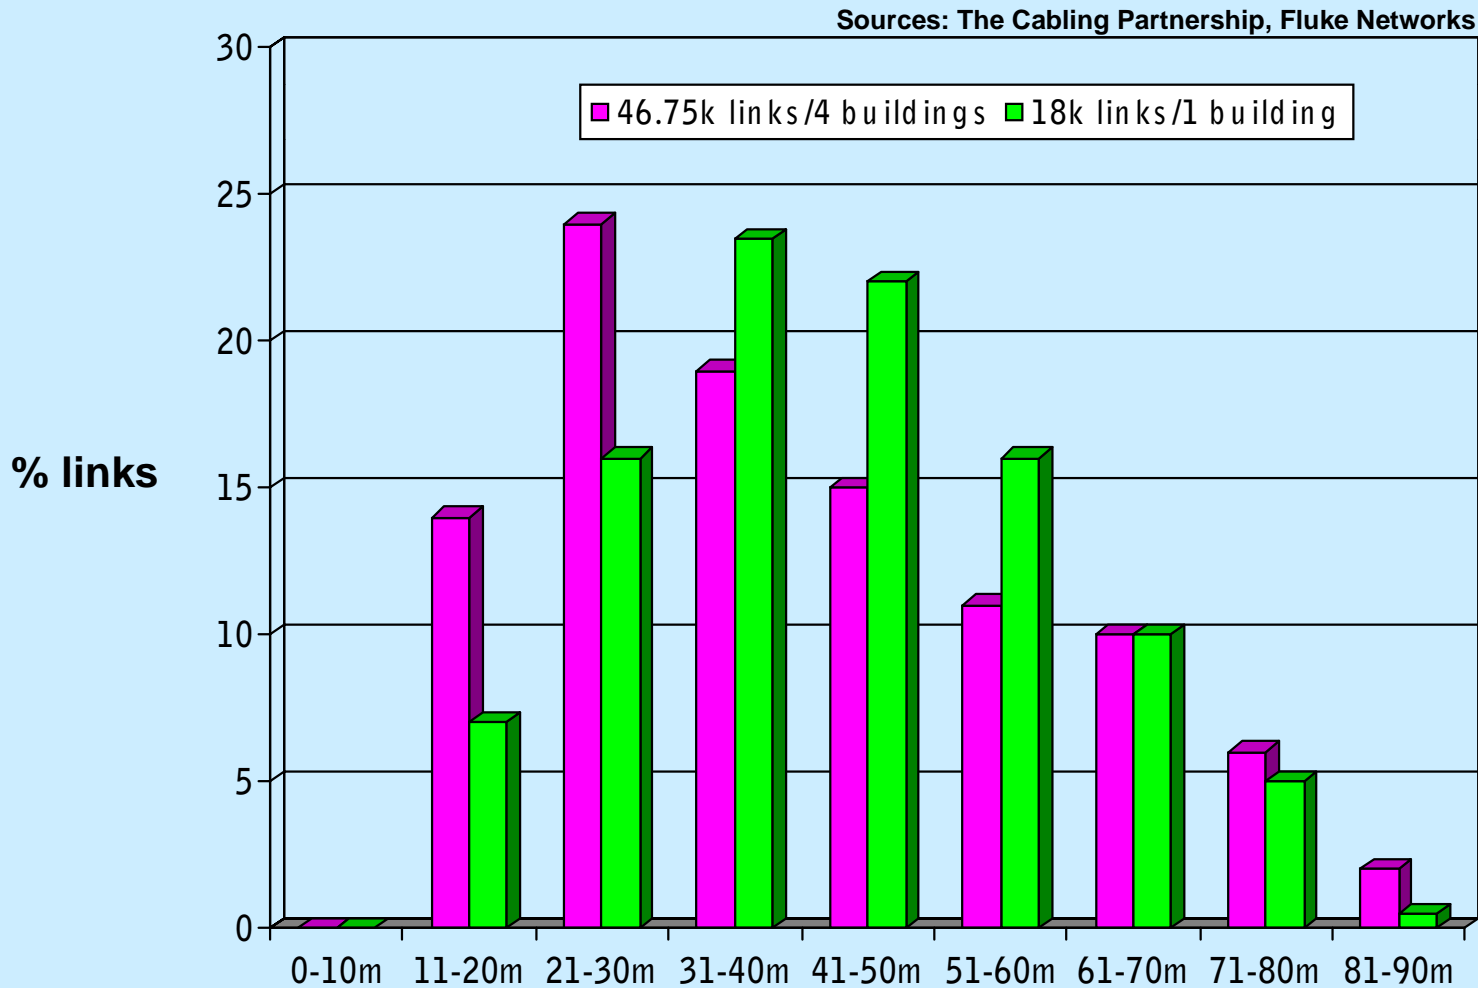

Installed Horizontal Cabling Length Distribution

July 2003

Alan Flatman

**Principal Consultant
LAN Technologies UK**

a_flatman@compuserve.com

Commercial Office Buildings

Commercial Office Buildings

Medium Sized Data Centres