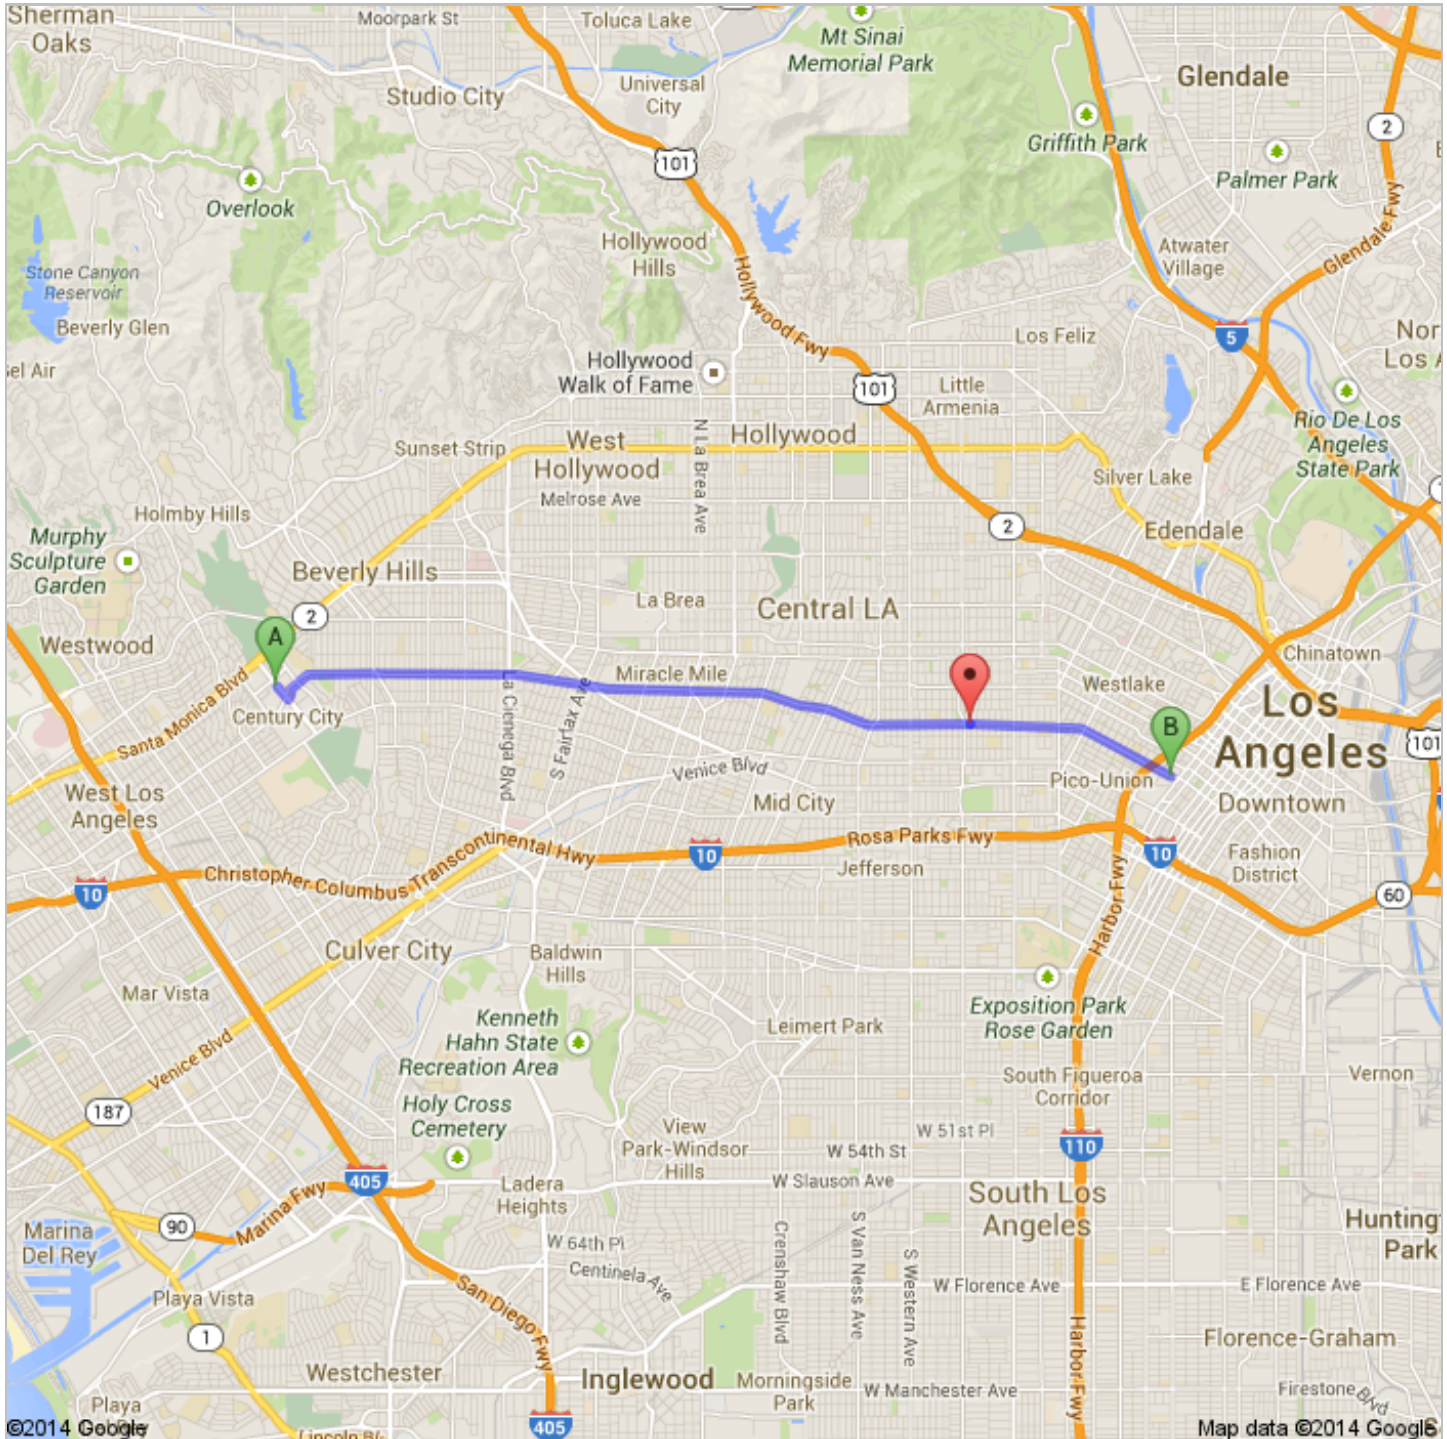

**Directions to 800 W Olympic Blvd, Los Angeles, CA 90015, USA**

**9.0 mi – about 25 mins**

IEEE 802 Wireless Interim Social Event

LUCKY STRIKE BOWLING @ LA LIVE

**A** **Hyatt Regency Century Plaza**  
 2025 Avenue of the Stars, Los Angeles, CA 90067, United States

1. Head **southeast** on **Avenue of the Stars** toward **W Century Dr** go 0.2 mi  
total 0.2 mi

 2. Turn left onto the **Olympic Bl E** ramp go 0.1 mi  
total 0.3 mi

3. Merge onto **W Olympic Blvd** go 8.7 mi  
total 9.0 mi  
 Destination will be on the right  
 About 24 mins

**B** 800 W Olympic Blvd, Los Angeles, CA 90015, USA

These directions are for planning purposes only. You may find that construction projects, traffic, weather, or other events may cause conditions to differ from the map results, and you should plan your route accordingly. You must obey all signs or notices regarding your route.

Map data ©2014 Google, Sanborn

Directions weren't right? Please find your route on [maps.google.ca](http://maps.google.ca) and click "Report a problem" at the bottom left.