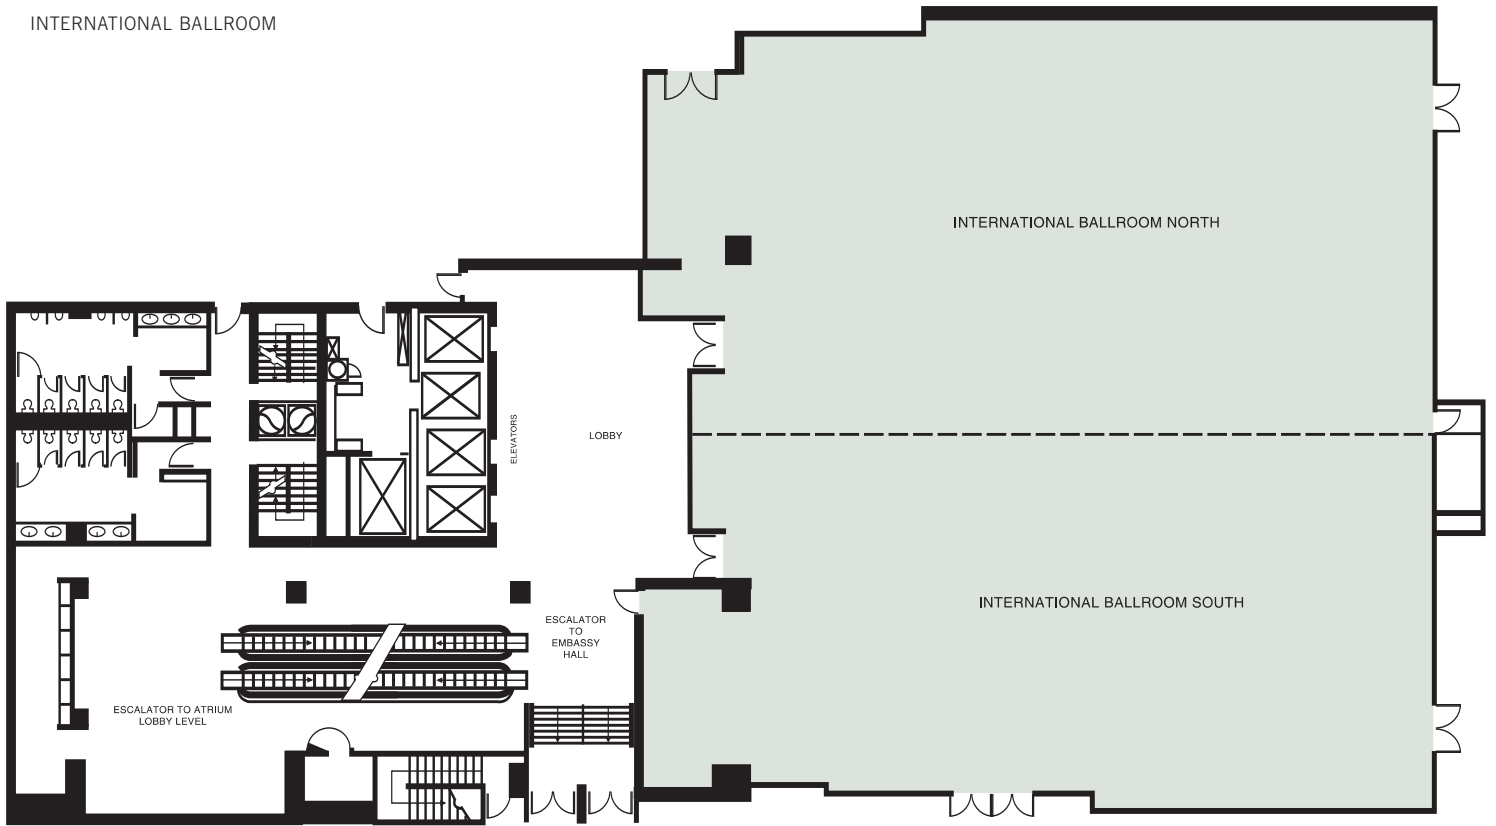

Hyatt Regency Atlanta

DIRECTIONS

From Hartsfield Int'l Airport (13 miles): Take 75/85 North to exit 248C (on right) and International Blvd. Turn left. Proceed to the third traffic light. Turn right on Peachtree Center Ave. Motor Lobby entrance is one block on left.

EXHIBIT LEVEL

Hyatt Regency Atlanta

INTERNATIONAL BALLROOM

EMBASSY HALL

Hyatt Regency Atlanta

BALLROOM LEVEL

Hyatt Regency Atlanta

ATLANTA CONFERENCE LEVEL