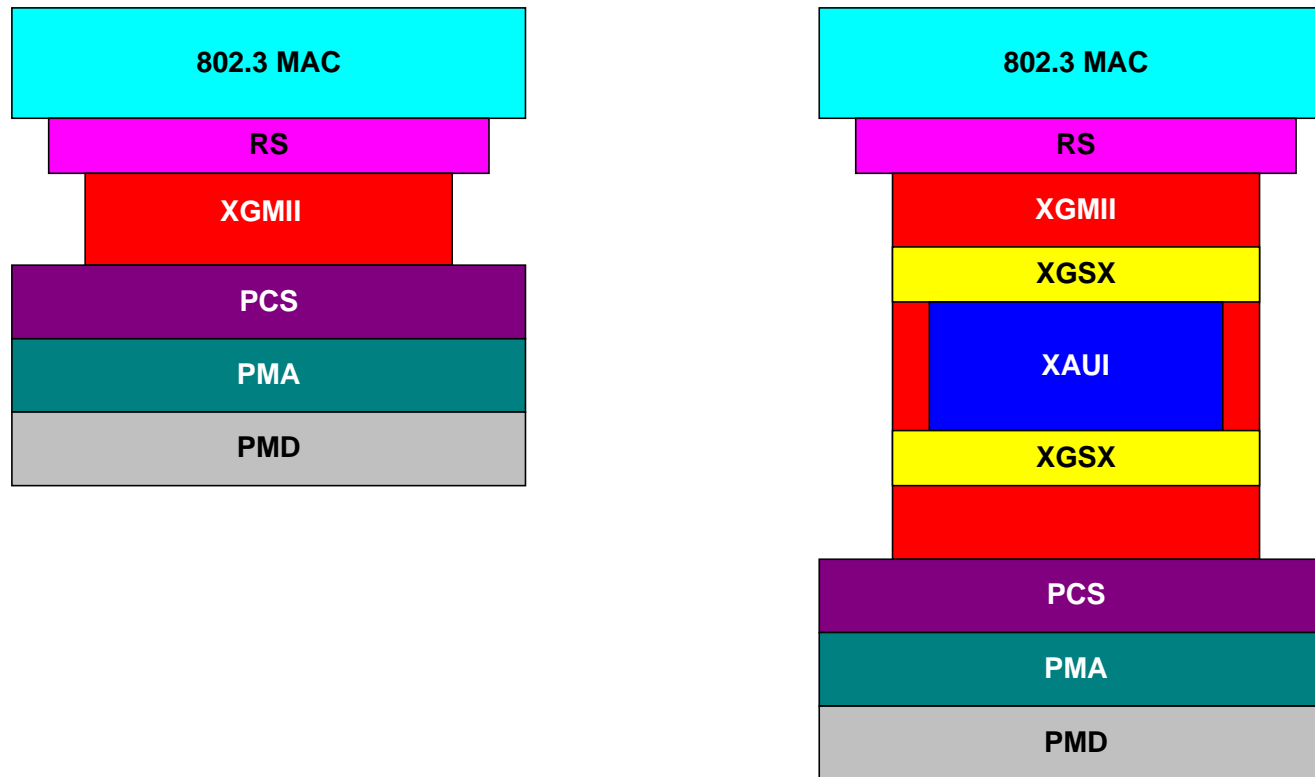

Comparison of XGMII With And Without XAUI As An Optional Physical Distance Extendor

Note that the XGSX/XAUI/XGSX optional sublayers are inside XGMII in order to provide the physical distance extension.