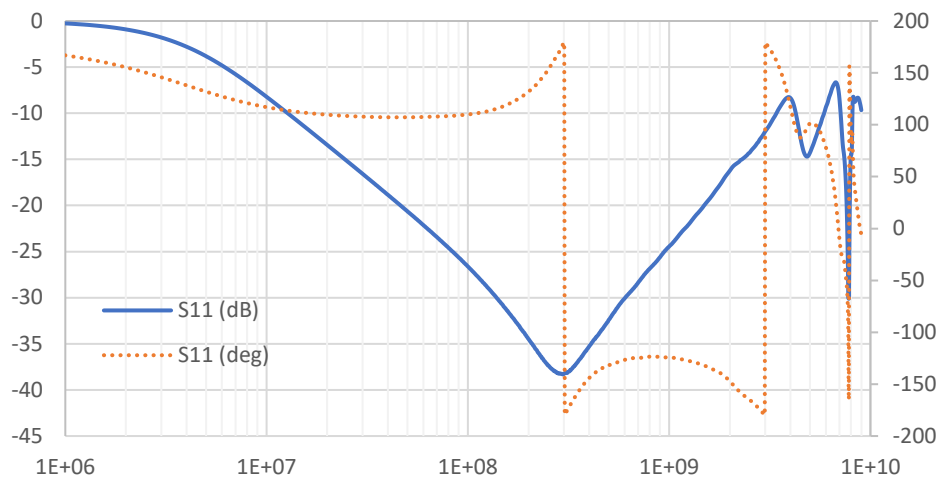

De-embedded 1008PS-102 DUT, RL

De-embedded 1008PS-102 DUT DUT, IL

Bare 2x Through Coupon, Self de-embedded, RL

Bare 2x Through Coupon, Self de-embedded, IL

Populated 2x through test coupon

1008PS-102 DUT

Unpopulated 2x through test coupon