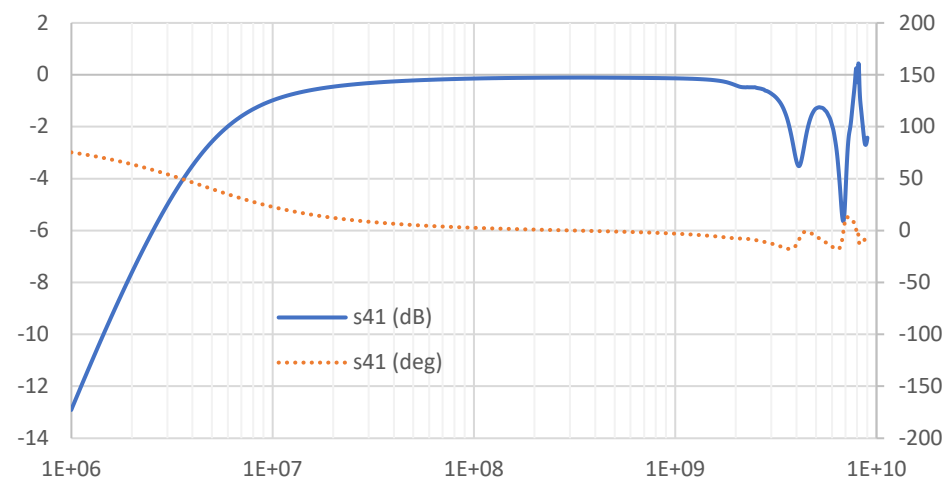

De-embedded 1008PS-102 DUT, RL

De-embedded 1008PS-102 DUT DUT, IL

Bare 2x Through Coupon, Self de-embedded, RL

Bare 2x Through Coupon, Self de-embedded, IL

Populated 2x through test coupon

1008PS-102 DUT

Unpopulated 2x through test coupon