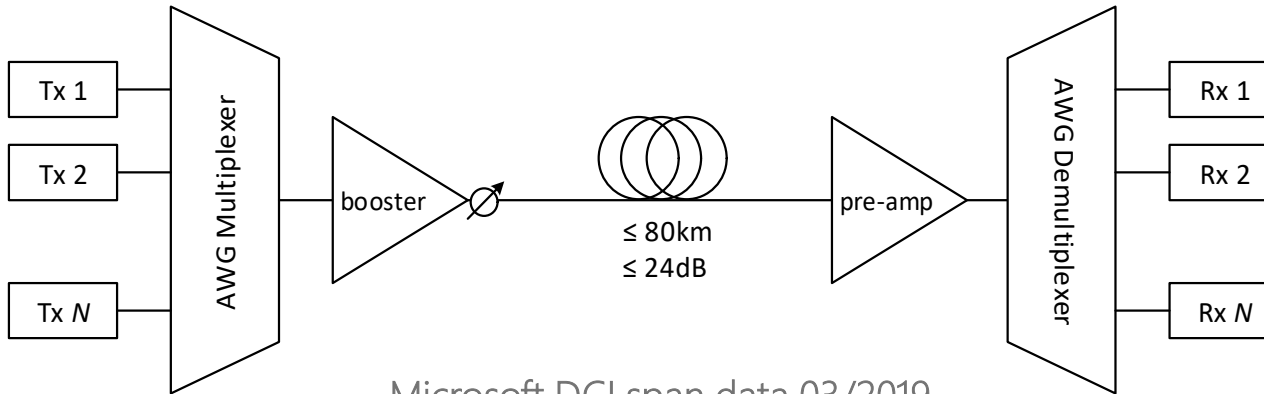

Microsoft DCI Survey

Mark Filer, Rich Baca

Azure Networking and Azure Hardware

400G

Microsoft Reference Links

Ref link assumptions

- distance 0-80 km
- booster amp w/VOA at output
- high-gain pre-amp
- 100 or 75 GHz AWGs