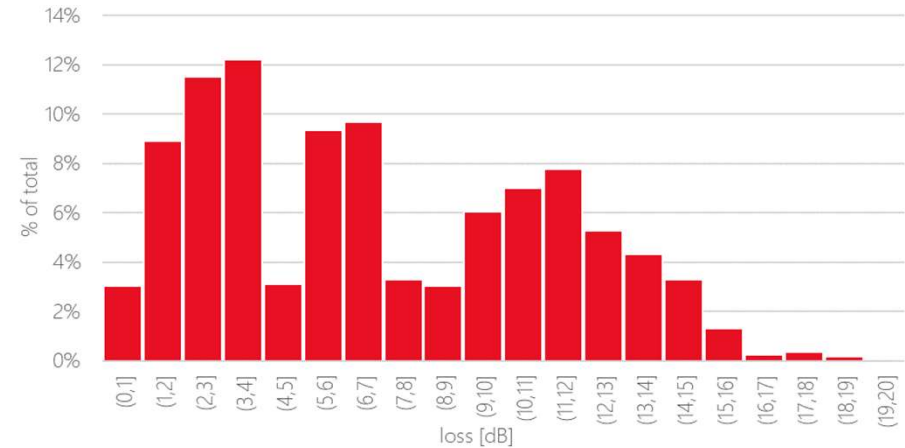

Ref link assumptions

- distance 0-80 km
- booster amp w/VOA at output
- high-gain pre-amp
- 100 or 75 GHz AWGs

Microsoft DCI span data 03/2019