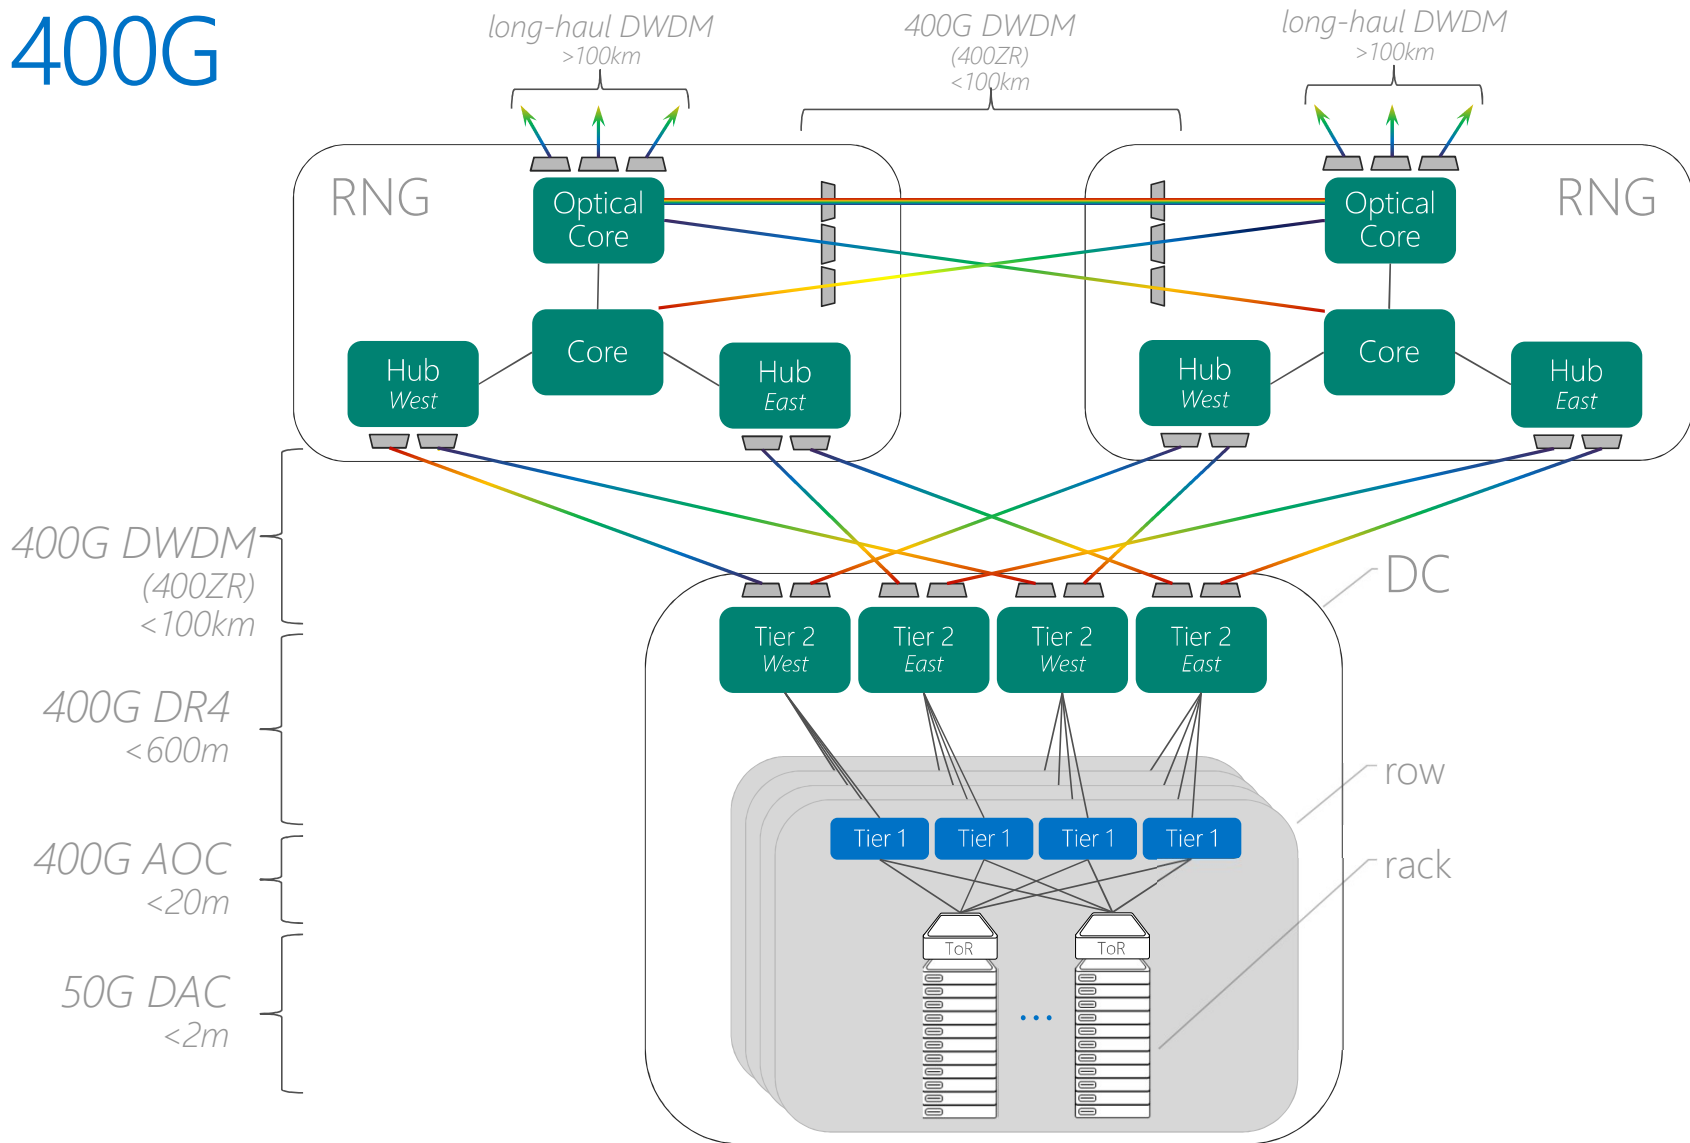

Microsoft DCI Survey

Mark Filer, Rich Baca

Azure Networking and Azure Hardware

400G

Microsoft Reference Links

Ref link assumptions

- distance 0-80 km
- booster amp w/VOA at output
- high-gain pre-amp
- 100 or 75 GHz AWGs