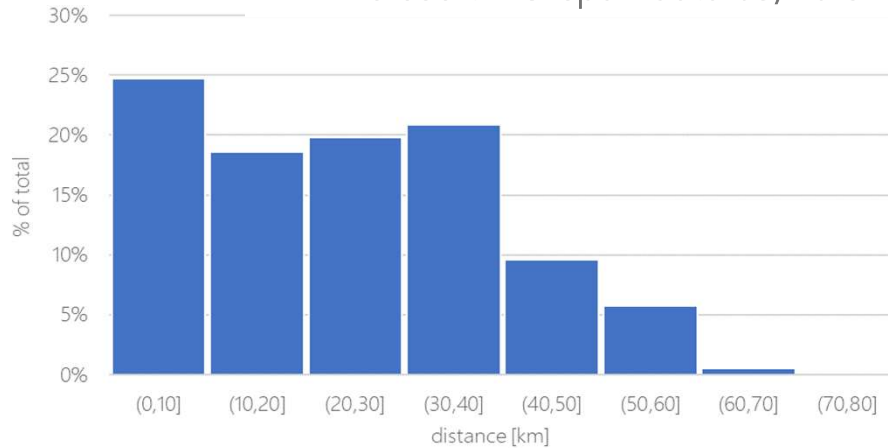

Ref link assumptions

- distance 0-80 km
- booster amp w/VOA at output
- high-gain pre-amp
- 100 or 75 GHz AWGs

Microsoft DCI span data 03/2019