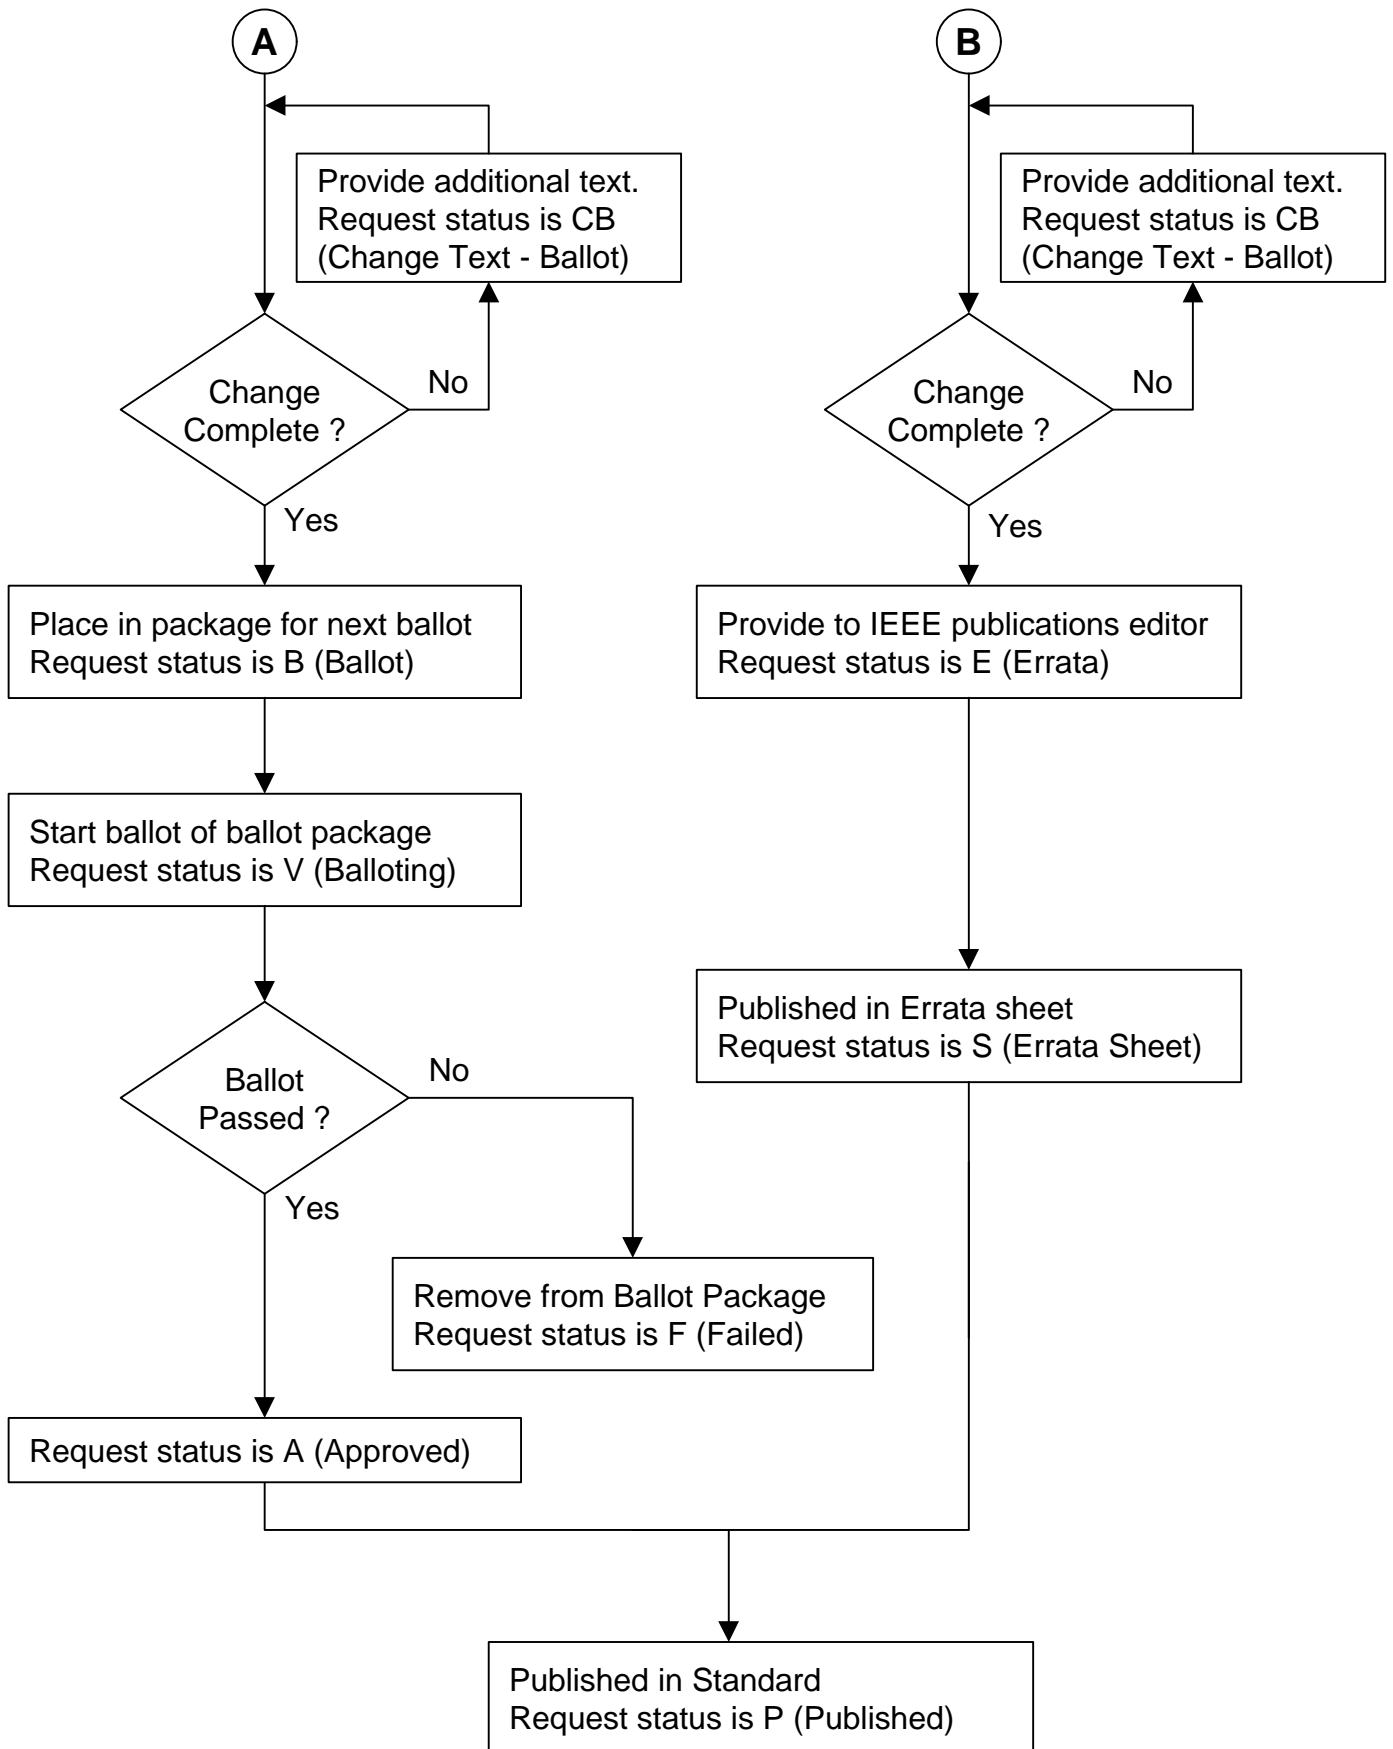

Maintenance process  
Version 2.2

- Committee Action
- Chair Action
- Submitter Action

Symbol	Status
A	Approved in ballot
B	Awaiting Ballot
CB	Awaiting additional change text – Ballot
CE	Awaiting additional change text – Errata
E	Errata, ballot not required
F	Failed in ballot
I	Incomplete
J	Rejected
P	Published in Standard
R	Request received
S	Published in Errata Sheet
T	Awaiting Technical experts
V	Balloting
W	Withdrawn