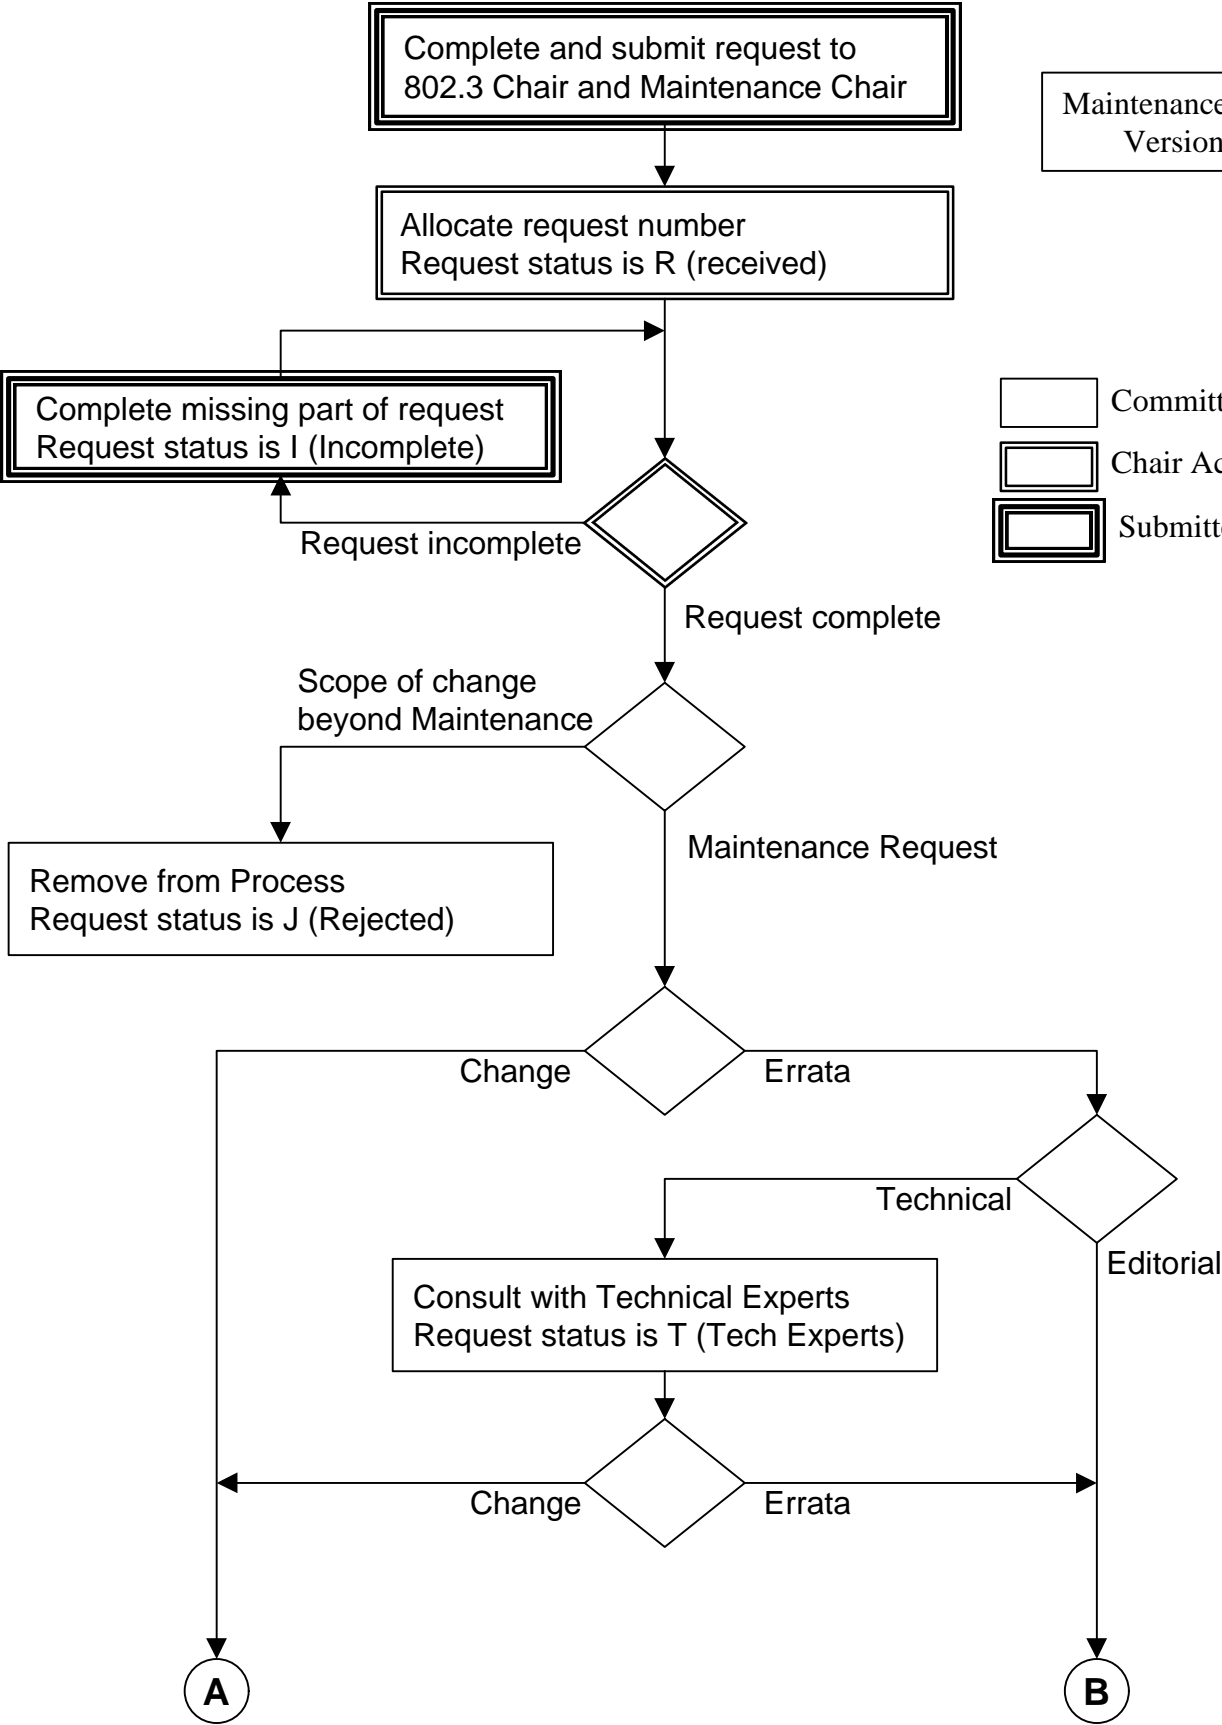

Maintenance process  
Version 2.2

- Committee Action
- Chair Action
- Submitter Action

Symbol	Status
A	Approved in ballot
B	Awaiting Ballot
CB	Awaiting additional change text – Ballot
CE	Awaiting additional change text – Errata
E	Errata, ballot not required
F	Failed in ballot
I	Incomplete
J	Rejected
P	Published in Standard
R	Request received
S	Published in Errata Sheet
T	Awaiting Technical experts
V	Balloting
W	Withdrawn